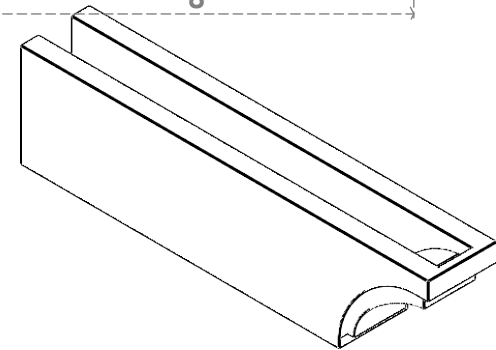

ITEM NUMBER: RFTURO040X06000X24000X006RIV00RCPR

4"W X 6"H X 24"L TIMBERTHANE ROUGH CEDAR RIVERA FAUX WOOD OPEN RAFTER TAIL, 6"L END, PRIMED TAN

SIDE PROFILE

FRONT PROFILE

ISOMETRIC

GENERATED DATE : 03/02/2023