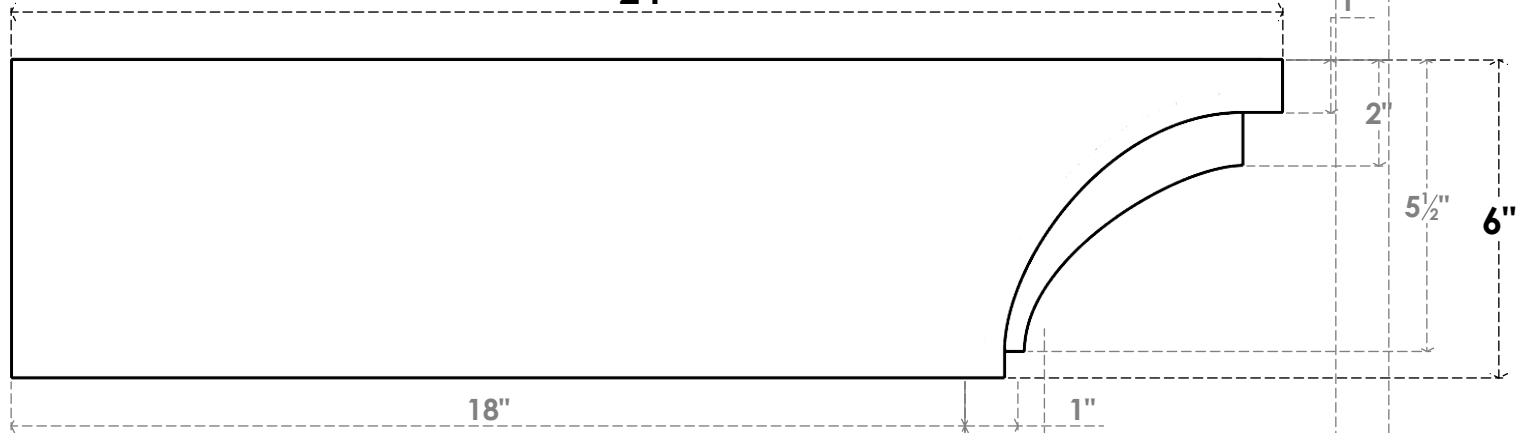

ITEM NUMBER: RFTURO040X06000X24000X006RIV00RCPR

4"W X 6"H X 24"L TIMBERTHANE ROUGH CEDAR RIVERA FAUX WOOD OPEN RAFTER TAIL, 6"L END, PRIMED TAN

SIDE PROFILE

FRONT PROFILE

ISOMETRIC

GENERATED DATE : 03/02/2023