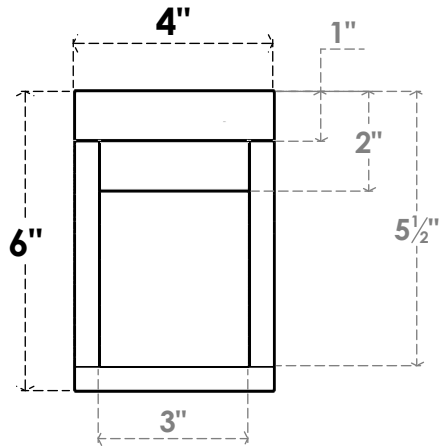

ITEM NUMBER: RFTURO040X06000X24000X006RIV00RCPR

4"W X 6"H X 24"L TIMBERTHANE ROUGH CEDAR RIVERA FAUX WOOD OPEN RAFTER TAIL, 6"L END, PRIMED TAN

SIDE PROFILE

FRONT PROFILE

ISOMETRIC

GENERATED DATE : 03/02/2023